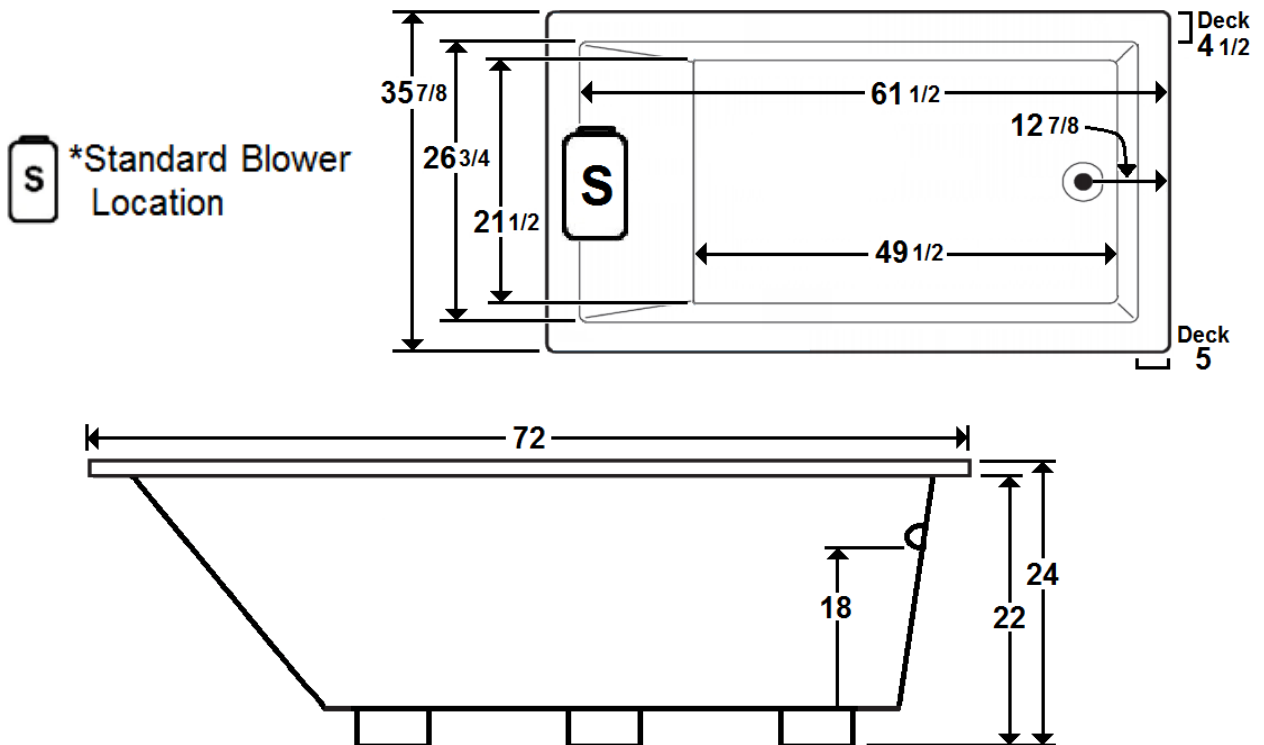

## 72" x 36" Drop-In Acrylic Air Bath

Model Number  
**7236PA064**  
Drop-In Air Bath in White

**\*All dimensions are +/- 1/2" and subject to change without notice\***

### Technical Information

- Weight: 224 lbs.
- Water Depth to Overflow: 18"
- Water Capacity: 103 gal.
- Sump Dimension: 49 1/2" x 21 1/2"